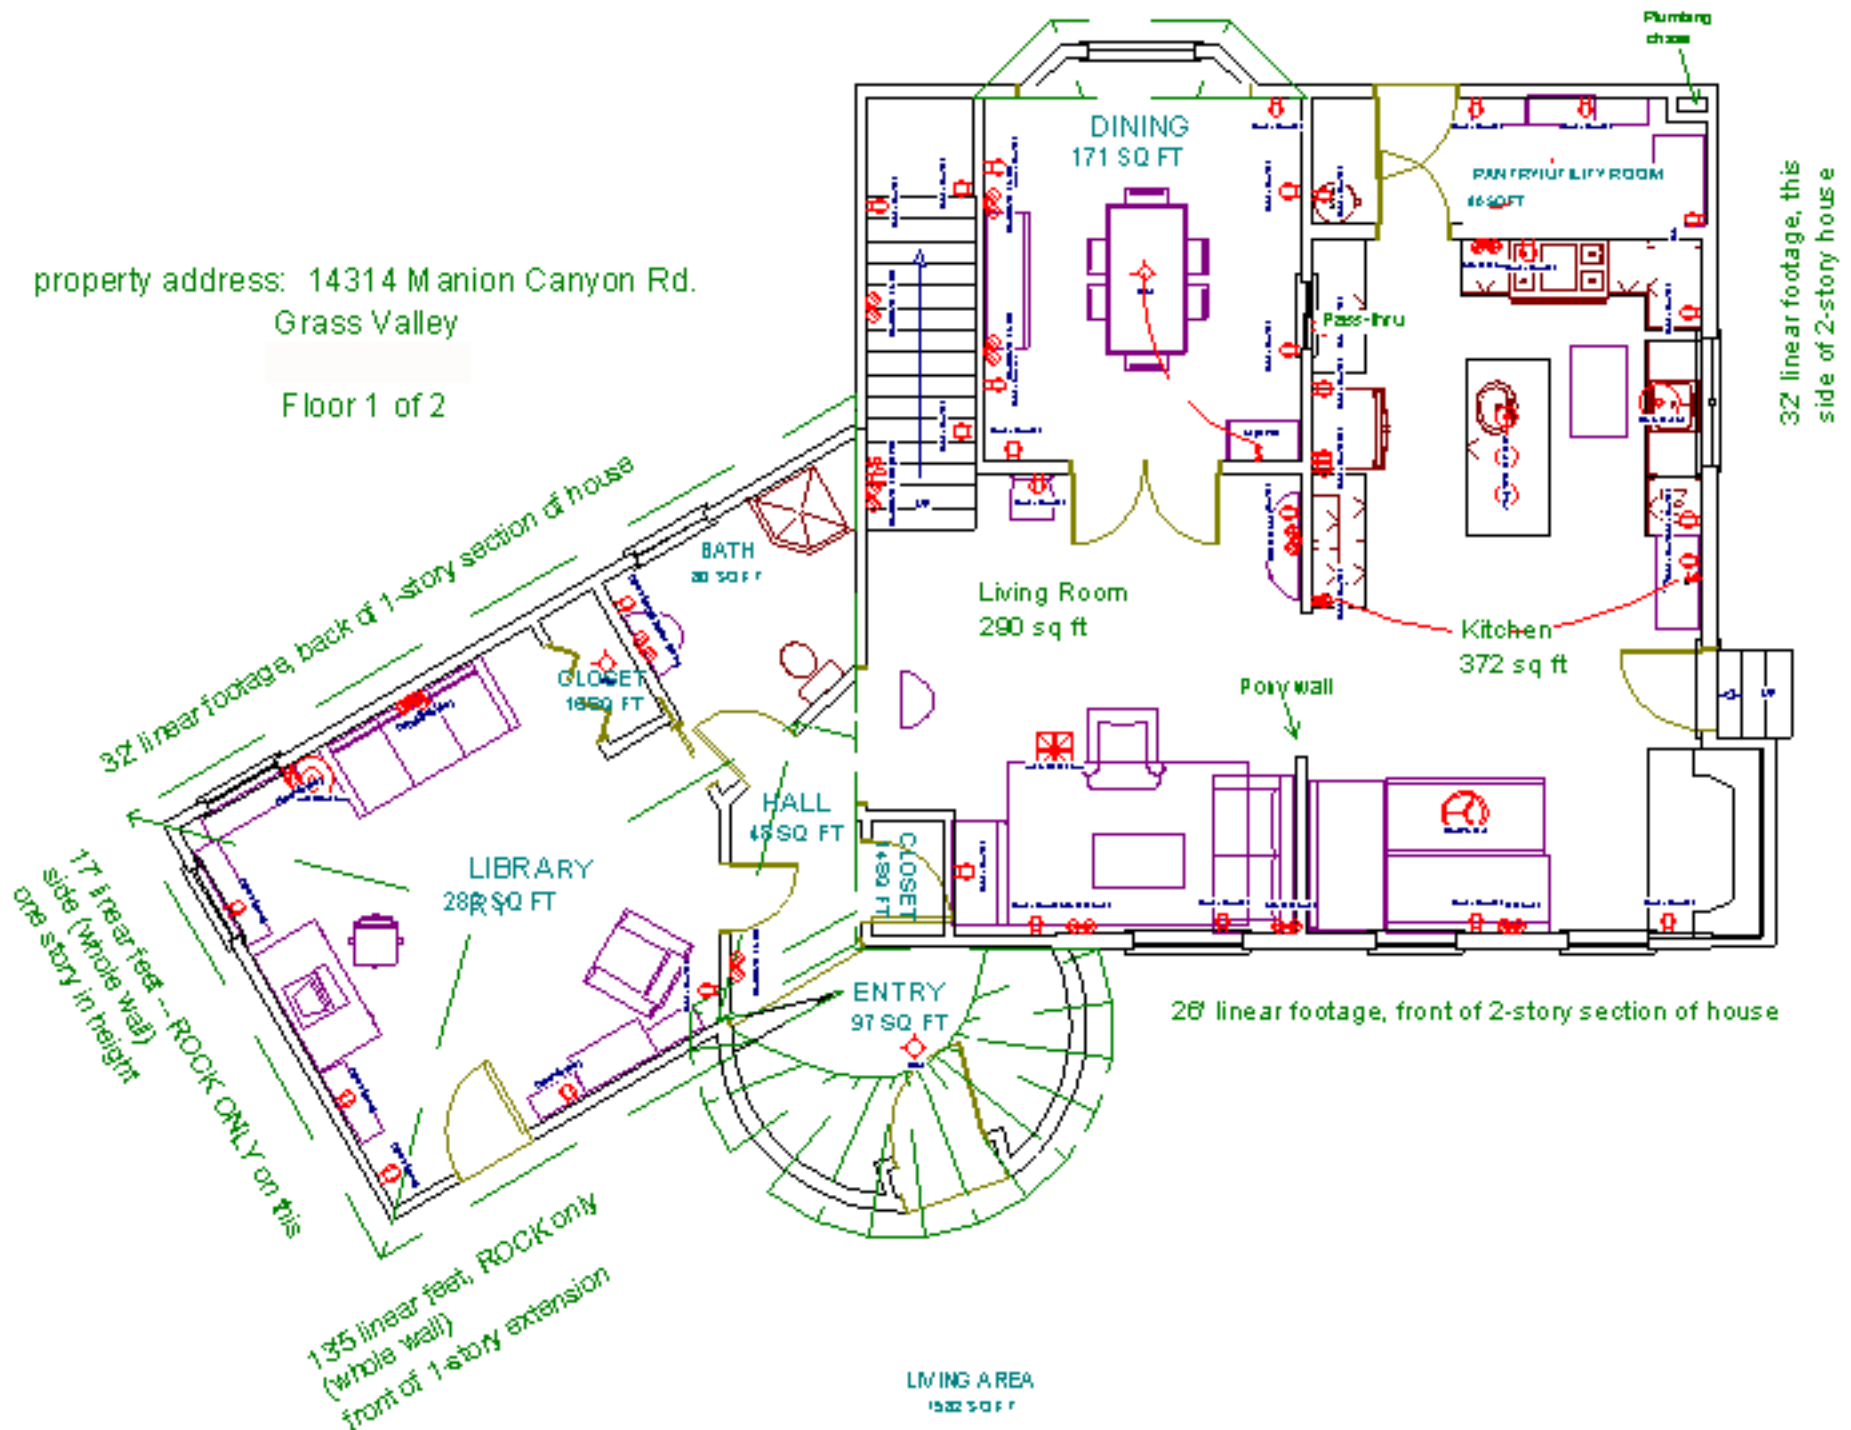

property address: 14314 Manion Canyon Rd.
Grass Valley

Floor 1 of 2

property address: 14314 Manion Canyon Rd.
Grass Valley

Page 2 of 2

2nd story

LIVING AREA
1032 SQ FT