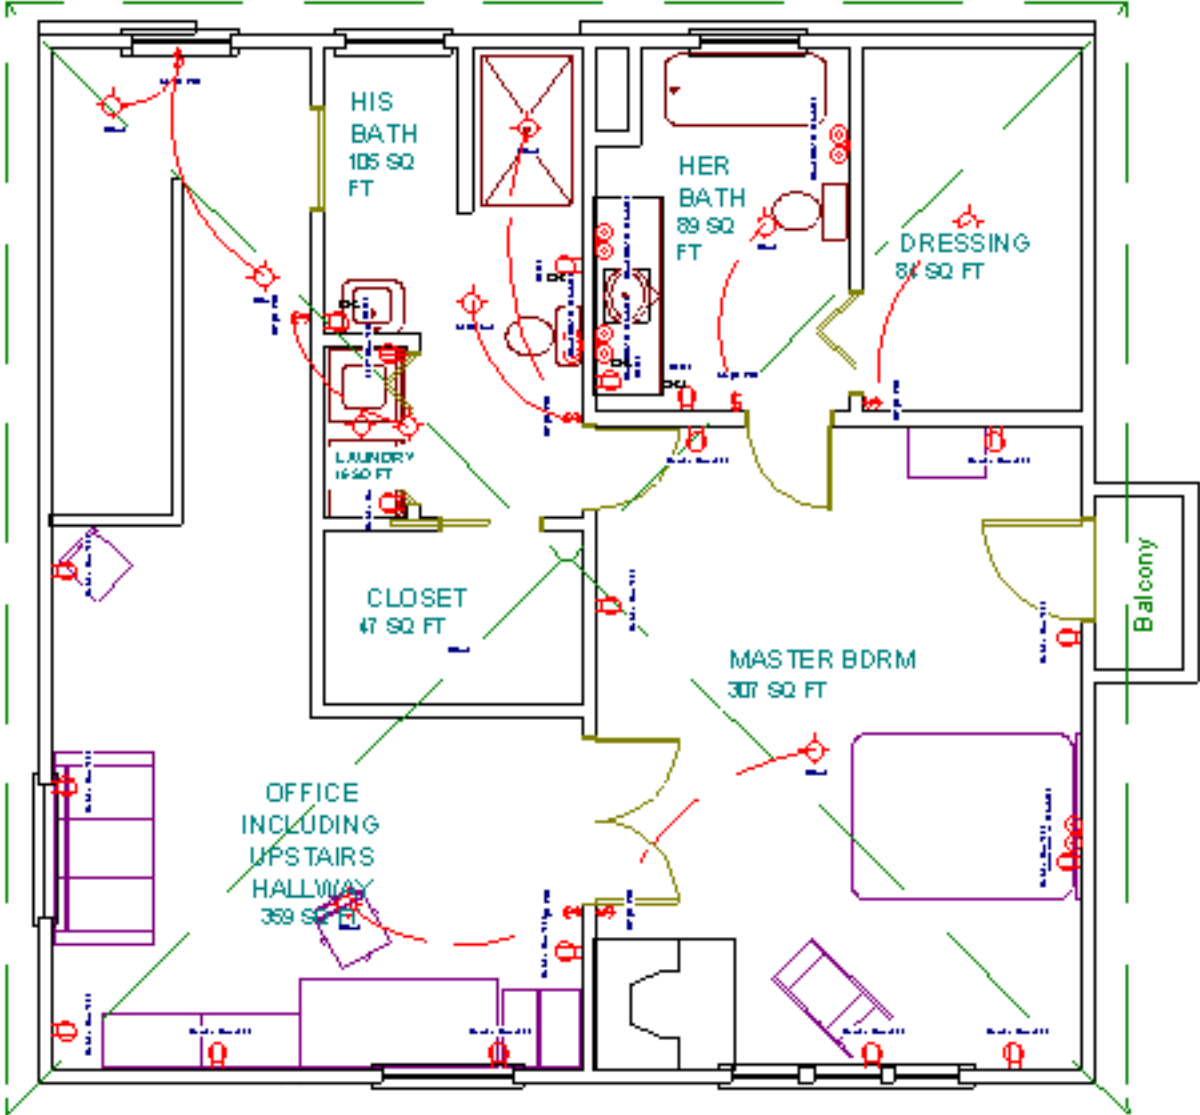

property address: 14314 Manion Canyon Rd.
Grass Valley

Floor 1 of 2

property address: 14314 Manion Canyon Rd.
Grass Valley

Page 2 of 2

2nd story

LIVING AREA
1032 SQ FT